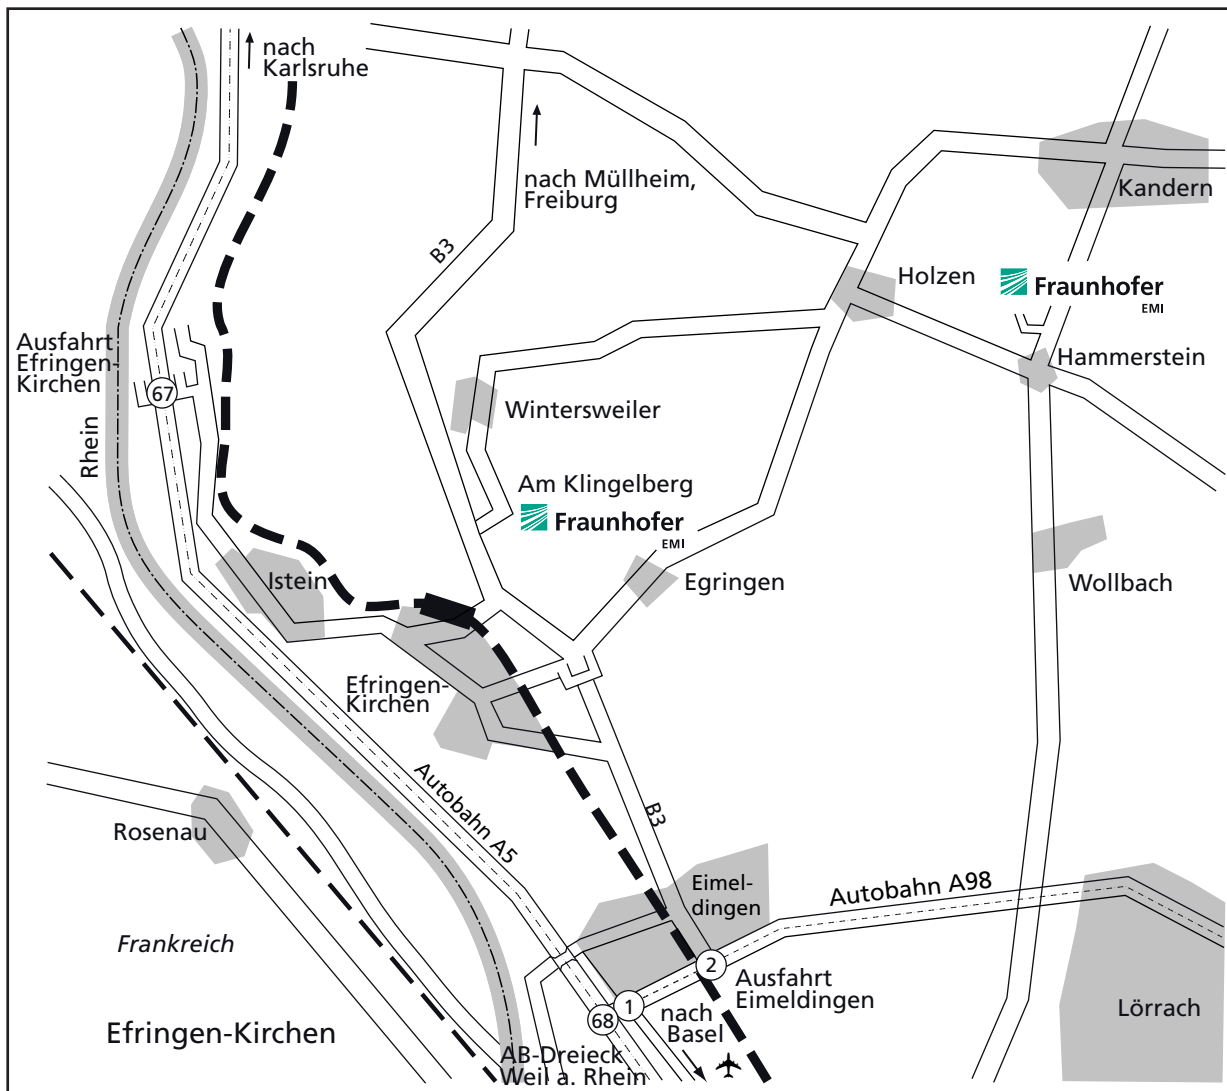

info@emi.fraunhofer.de
www.emi.fraunhofer.de

By rail

Take IntercityExpress (ICE), InterCity (IC) or EuroCity (EC) train (hourly) to Badischer Bahnhof (Switzerland). Change trains (Regionalbahn) to go to Efringen-Kirchen station.

From there the institute's shuttle service will pick you up.

By car

Motorway A5 Karlsruhe – Basel - Exit Efringen-Kirchen - Main Road direction Kandern until arriving at junction with Federal Road B 3 Take B 3 direction Freiburg.

After ca. 3 km turn right direction Wintersweiler, after 100 m you will find the Ernst-Mach-Institut.

By air

From EuroAirport Basel-Mulhouse-Freiburg take the direction to Germany - border crossing Palmrainbrücke - A 5 Basel direction Karlsruhe until arriving at junction 68 (for Lörrach) - then follow the A 98 until Eimeldingen, turn onto the B 3 direction Freiburg - after 6 km turn right direction Wintersweiler.

MAP OF ACCESS

2 Fraunhofer Ernst-Mach-Institut,
Branch of the institute
Efringen-Kirchen.